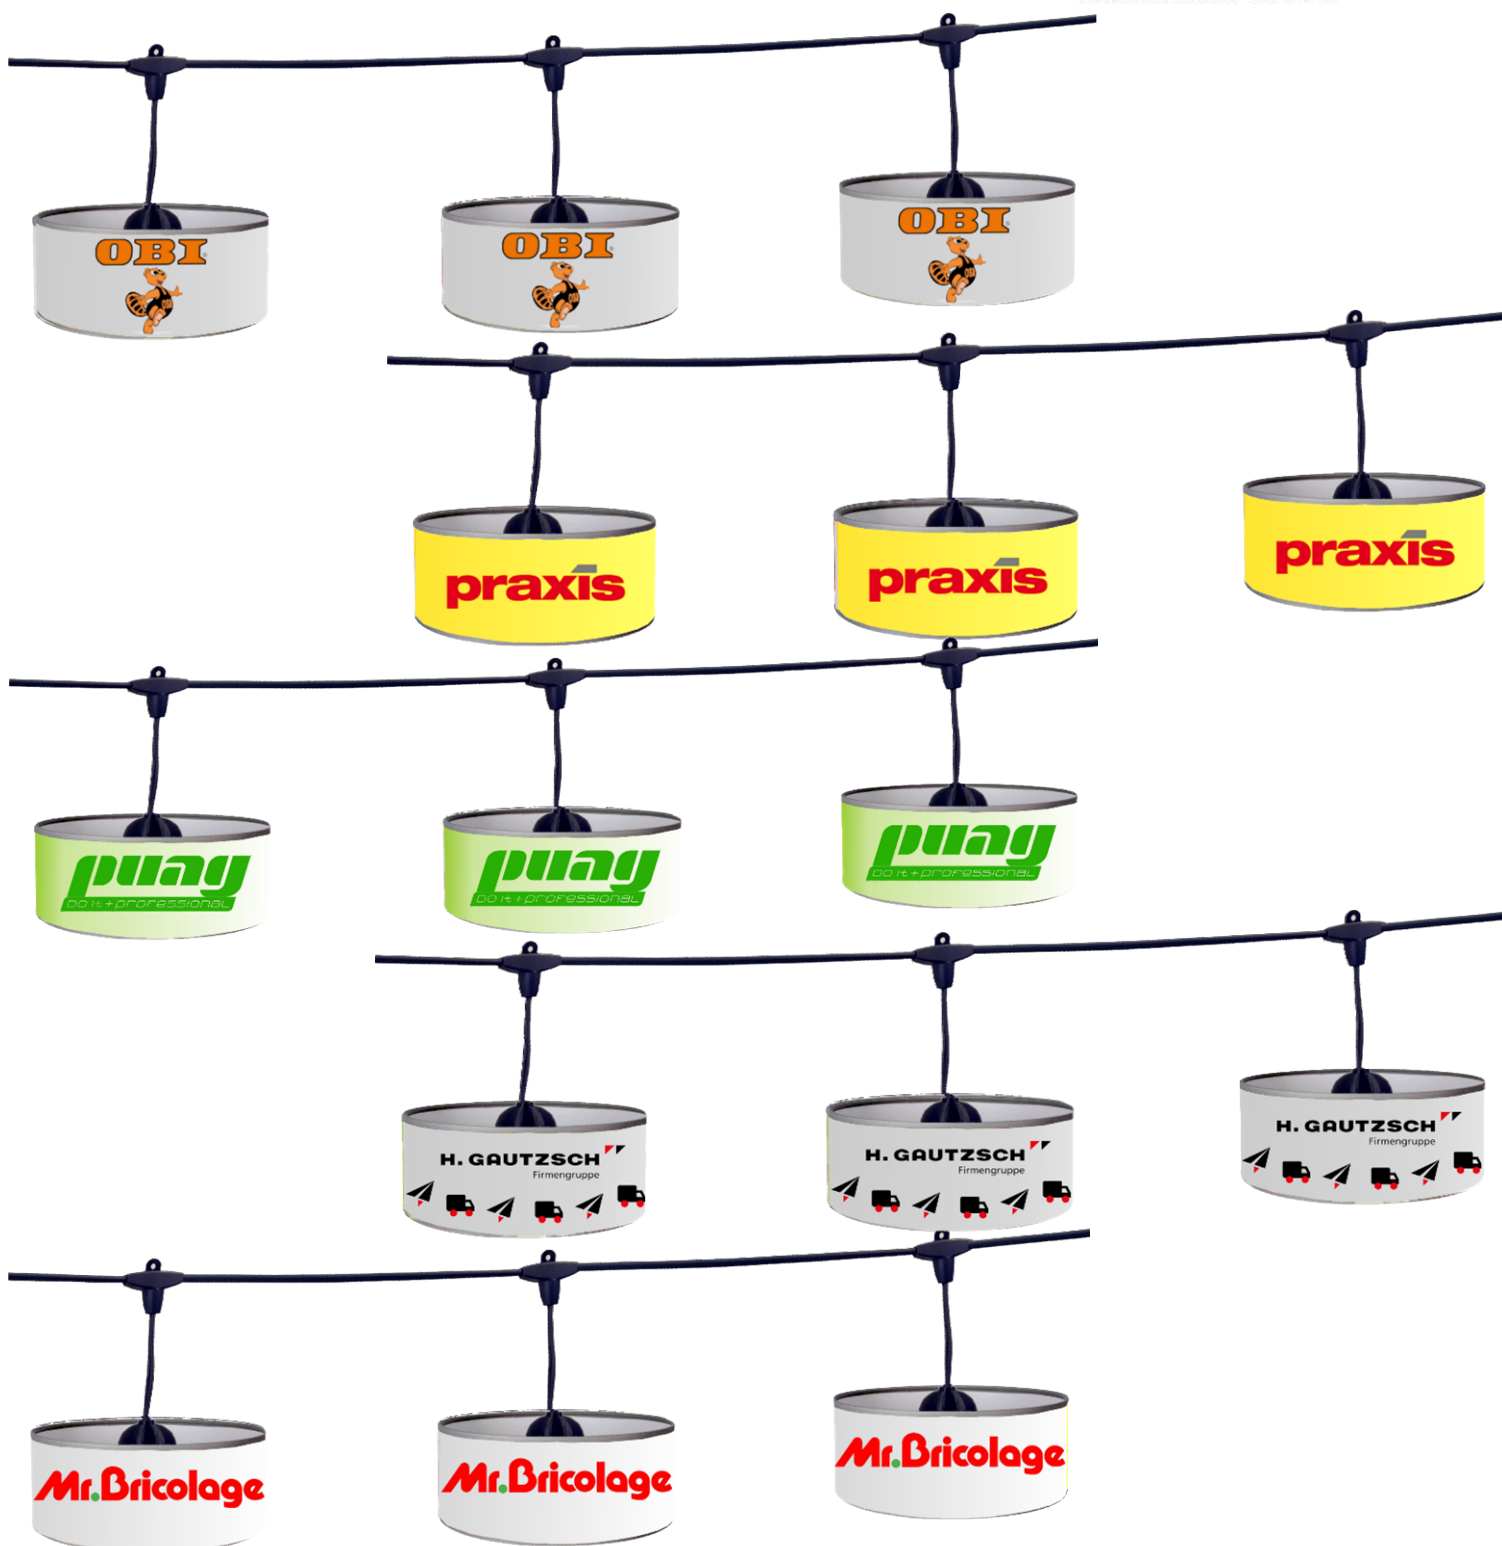

Easy Connect®

63920

GARLAND 6M – 8 BULBS THEMATIC
IP55 – E27 – Extendable - «Do It Yourself»
LED Classic 2 W - 2700 °K – Function

BIRTHDAY PARTY

FESTIVE

CHRISTMAS

VALENTINE

SEASIDE

Easy Connect®

63950

GARLAND 6M – 8 BULBS WORLD FLAGS

IP55 – E27 – Extendable - «Do It Yourself»

LED Classic 2 W - 2700 °K – Function

GERMANY

SWITZERLAND

BELGIUM

FRENCH KISS

Easy Connect[®]

ADVERTISING GUARLAND 6M – 8 BULBS
IP55 – E27 – Extendable - «Do It Yourself»
LED Classic 2 W - 2700 °K – Function

www.shutterstock.com · 277967039

EASY WEB

EASY VIDEO

EASY DESIGNER