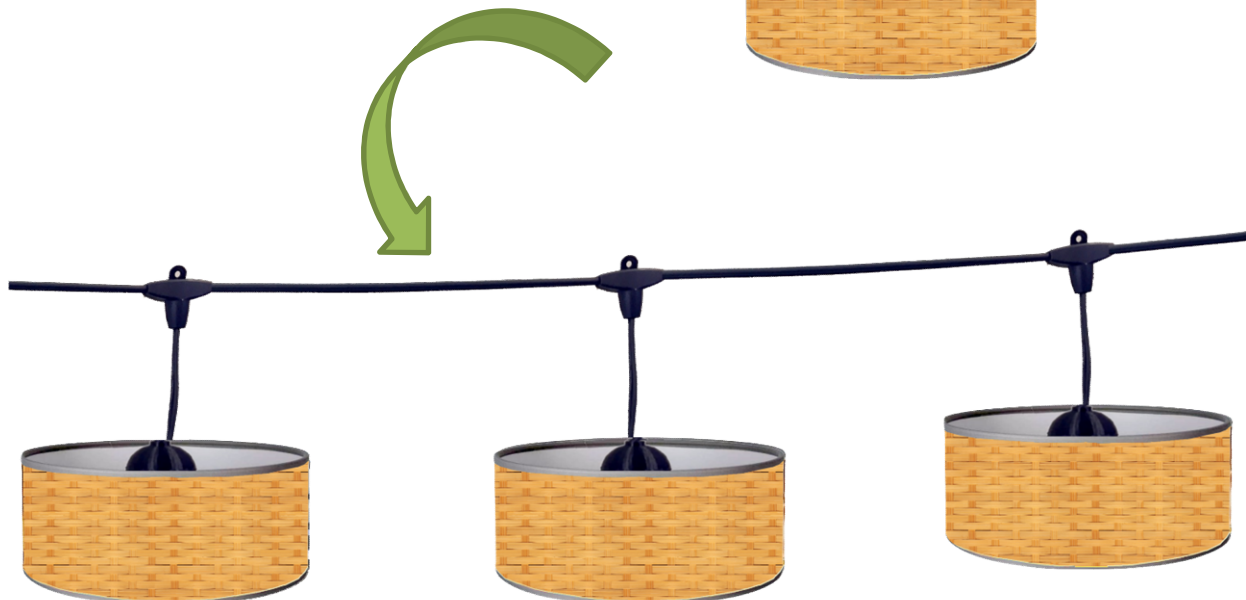

Pendant Light Structure – Parallel construction

THEMATIC

Easy Connect®

63900

CUSTOMIZED GARLAND 6M – 8 BULBS

IP55 – E27 – Extendable - «Do It Yourself»

LED Classic 2 W - 2700 °K – Funktion

A4

Easy Connect®

63920

GARLAND 6M – 8 BULBS THEMATIC
IP55 – E27 – Extendable - «Do It Yourself»
LED Classic 2 W - 2700 °K – Function

BIRTHDAY PARTY

FESTIVE

CHRISTMAS

VALENTINE

SEASIDE