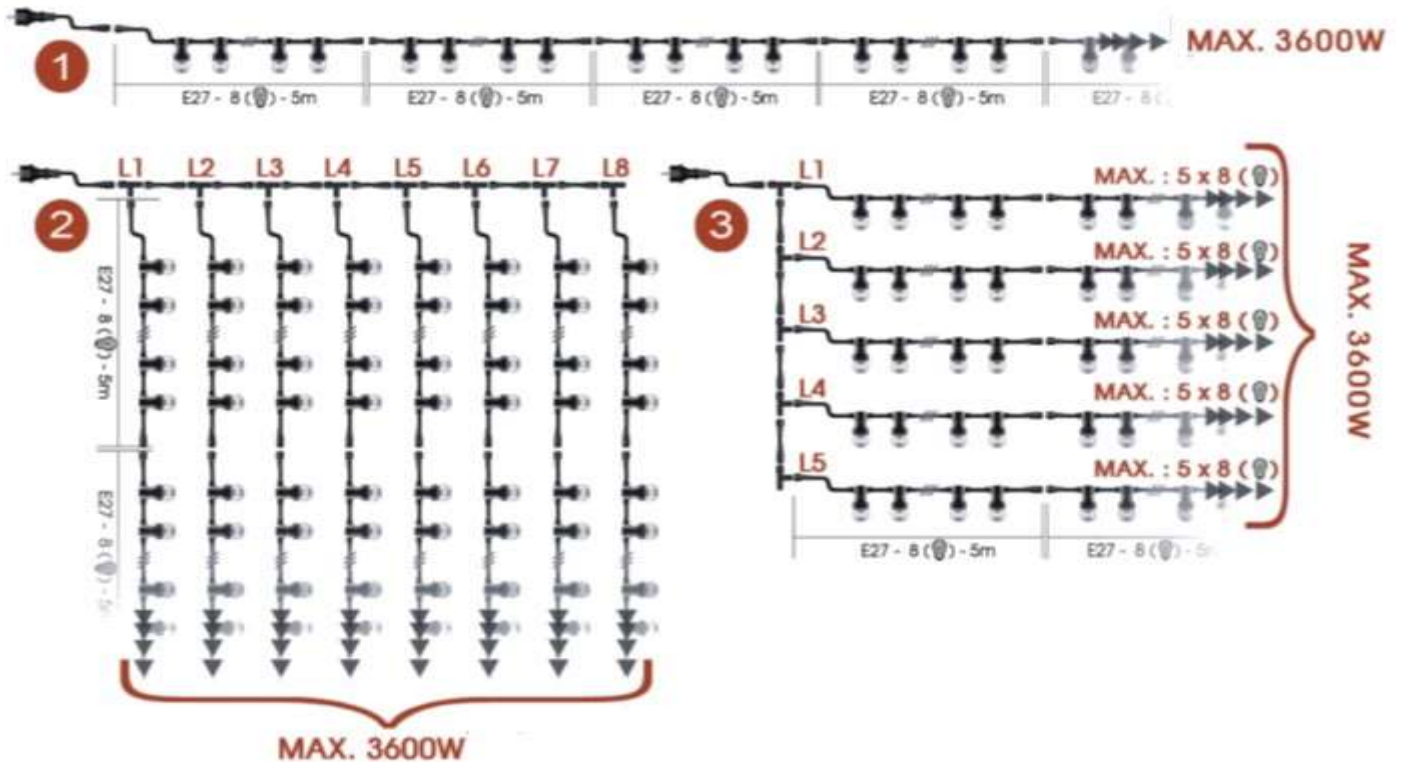

Easy Connect®

EASY CONNECT «EXTENDABLE» SOLUTION

16A/3600W Extendable Capacity